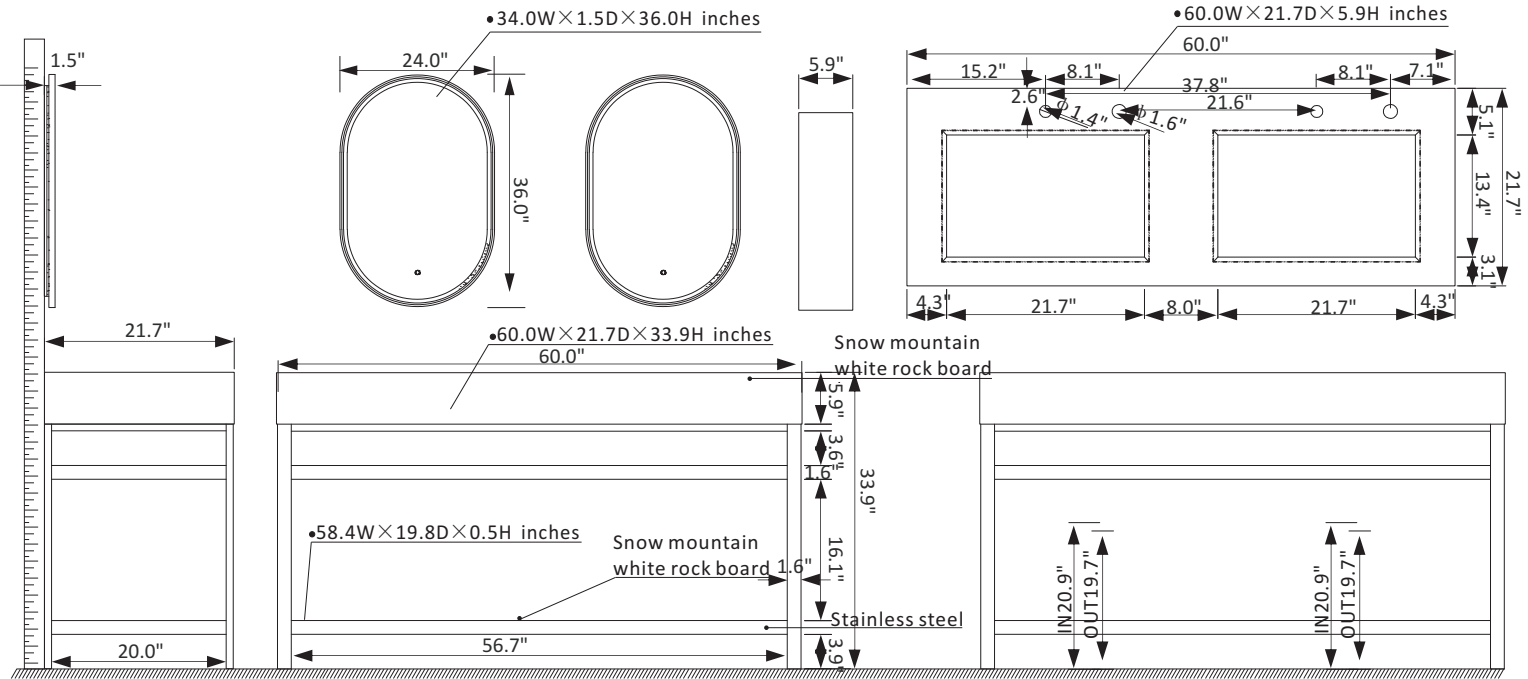

Vinnova Bilbao Vanity Collection 701160-BG-SMB

Features

- Brushed-gold stainless steel bracket provides exceptional durability.
- Snow mountain-white stone top with beautiful natural veining.
- Rectangular, white faux-stone undermount sink coordinates with top.
- Open fixed shelf provides ample room for item storage and display.
- Double, oval matching LED-framed mirrors matches vanity.
- Pre-drilled and designed for easy plumbing and faucet installation.

** Does not include faucet, drain assembly, P-trap or backsplash*